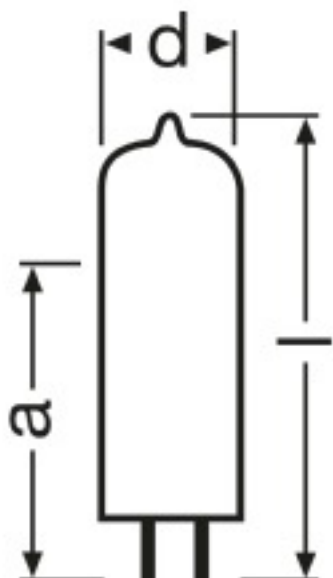

20 W 6 V

Low-voltage halogen lamps without reflector

Product features

- Xenon instead of krypton as the filler gas (XENOPHOT HLX versions)
- Luminous flux up to 10 % higher with same power consumption (XENOPHOT HLX versions)

Technical data

Electrical data

Nominal wattage	20 W
Nominal voltage	6 V

Light technical data

Nominal luminous flux	460 lm
Luminous flux	480 lm

Dimensions & weight

Diameter	9.0 mm
Light center length (LCL)	19.5 mm
Length	31.0 mm
Filament diameter	0.8 mm

Product line drawing with letters

Base

Lifespan

Lifespan	100 h
----------	-------

Additional product data

Base (standard designation)	G4
-----------------------------	----

Country specific categorizations

Order reference	64250 HLX
-----------------	-----------